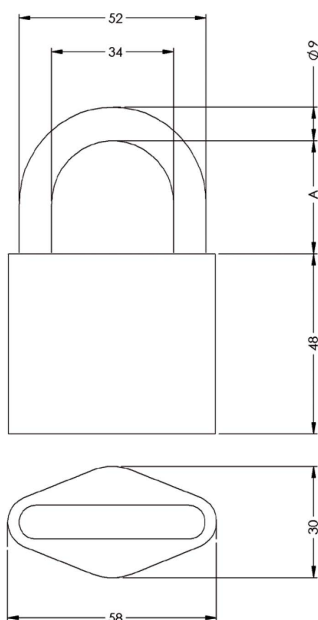

A= 30 or 50 mm

dormakaba UK & Ireland
Lower Moor Way
Tiverton
Devon
EX16 6SS

T: +44 (0)870 000 5625
E: info.gb@dormakaba.com